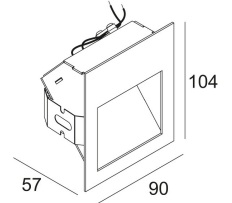

[Weblink](#)

Cutout shape/size:  75 x 87 mm

Recessed depth: 60 mm

Available colors: ALU GREY (202 04 22 A)
DARK GREY (202 04 22 N)

INCL.PC SBL
INCL.1 x LED WHITE 1,1W / CRI>80 / 3000K
EXCL.LED POWER SUPPLY 350mA-DC

LED Technics: Light source: 120 lm // 1 W // 122 lm/W
Luminaire: 18 lm // 2 W // 9 lm/W

Class: III

Weight: 0.3 KG

Protection level: IP54

Minimum distance: n.a.

Options: CONCRETE BOX 187
LED POWER SUPPLY 350mA-DC DIM