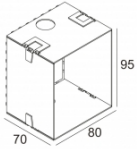

Related references

CONCRETE BOXES

[Weblink / Specsheet](#)

CONCRETE BOX 187
270 11 187