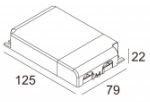

[Weblink / Specsheet](#)