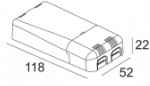

LED POWER SUPPLY MULTI-POWER
HV DIM9
300 90 69
110-240V / 50-60Hz
Number of luminaires: 4->31(31) / - / -

[Weblink / Specsheet](#)