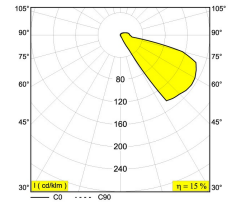

[Weblink](#)

Cutout shape/size:  75 x 87 mm

Recessed depth: 60 mm

Available colors: ALU GREY (202 04 22 A)
DARK GREY (202 04 22 N)

INCL.PC SBL
INCL.1 x LED WHITE 1,1W / CRI>80 / 3000K
EXCL.LED POWER SUPPLY 350mA-DC

LED Technics: Light source: 120 lm // 1 W // 122 lm/W
Luminaire: 18 lm // 2 W // 9 lm/W

Class: III

Weight: 0.3 KG

Protection level: IP54

Minimum distance: n.a.

Options: CONCRETE BOX 187
LED POWER SUPPLY 350mA-DC DIM